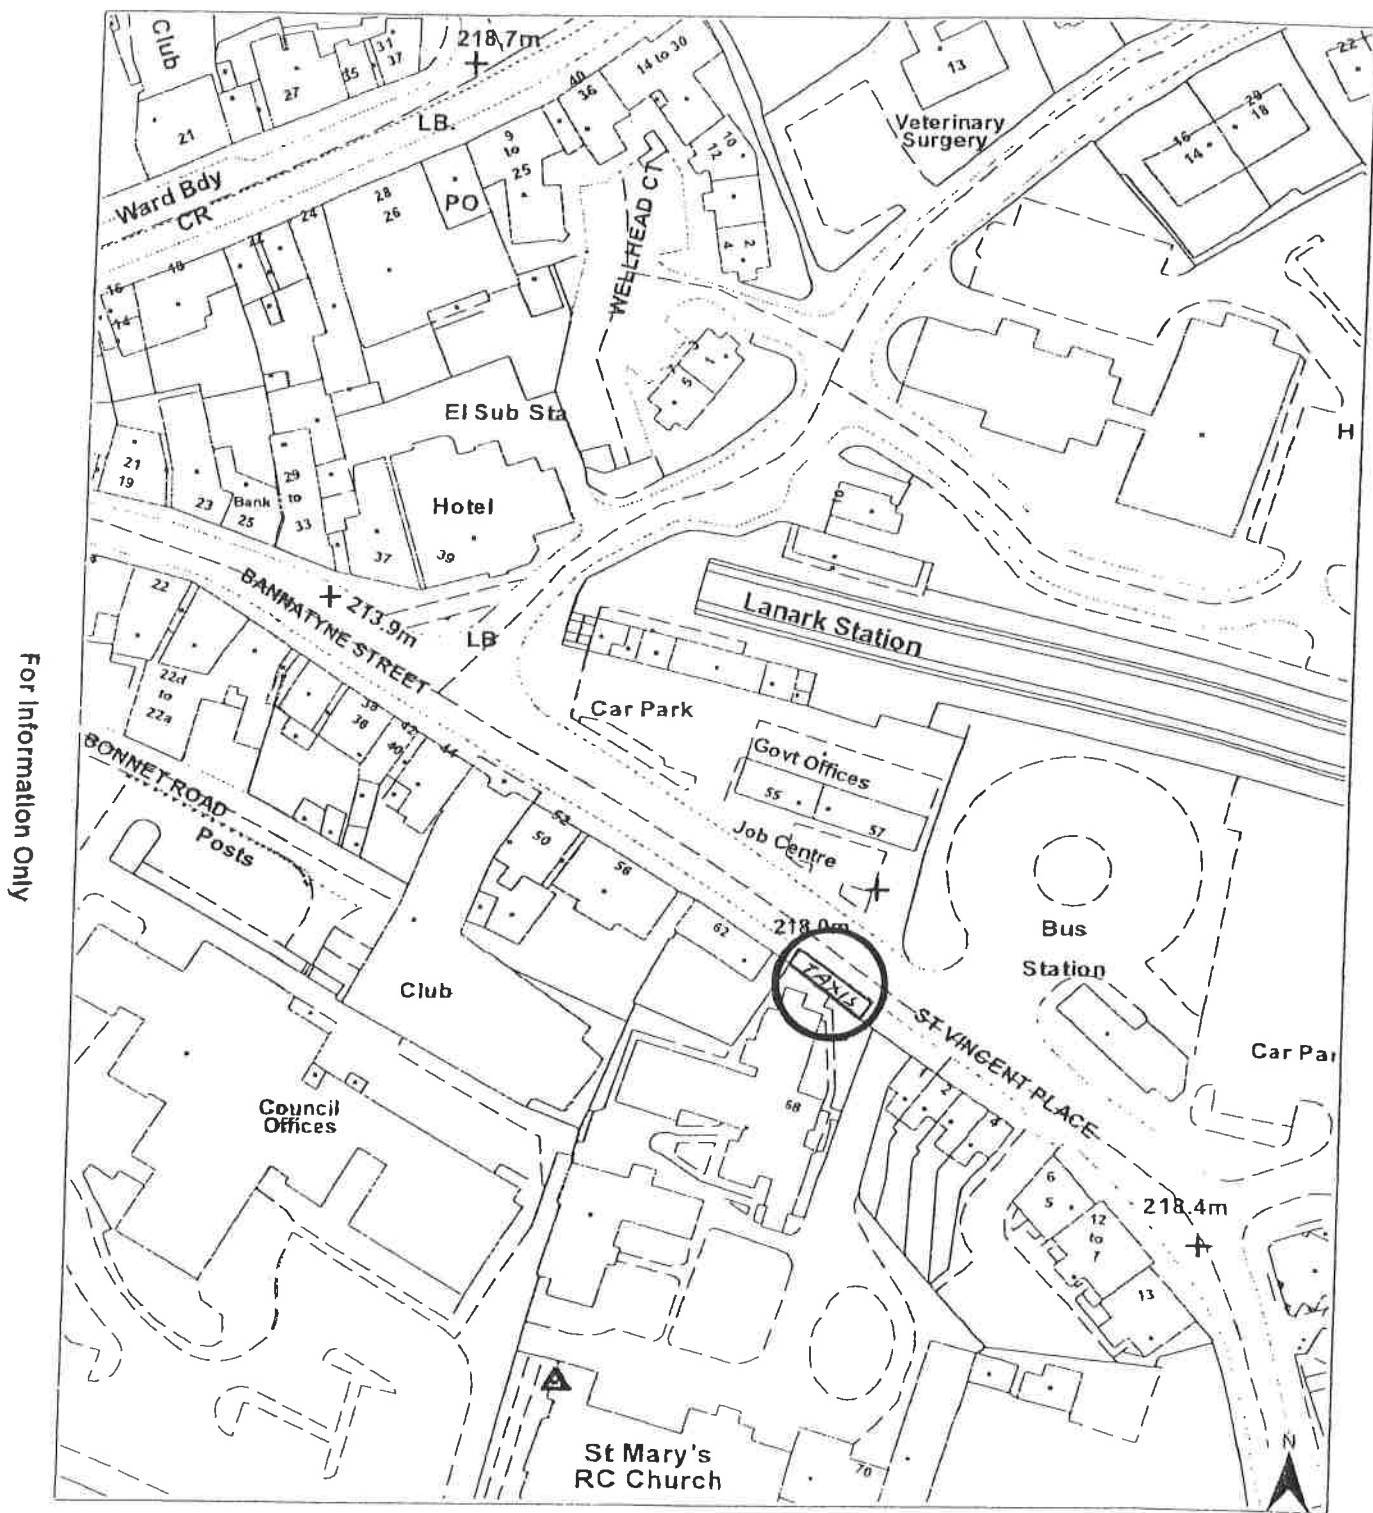

Roads & Transportation

For Information Only

Source : NS8843