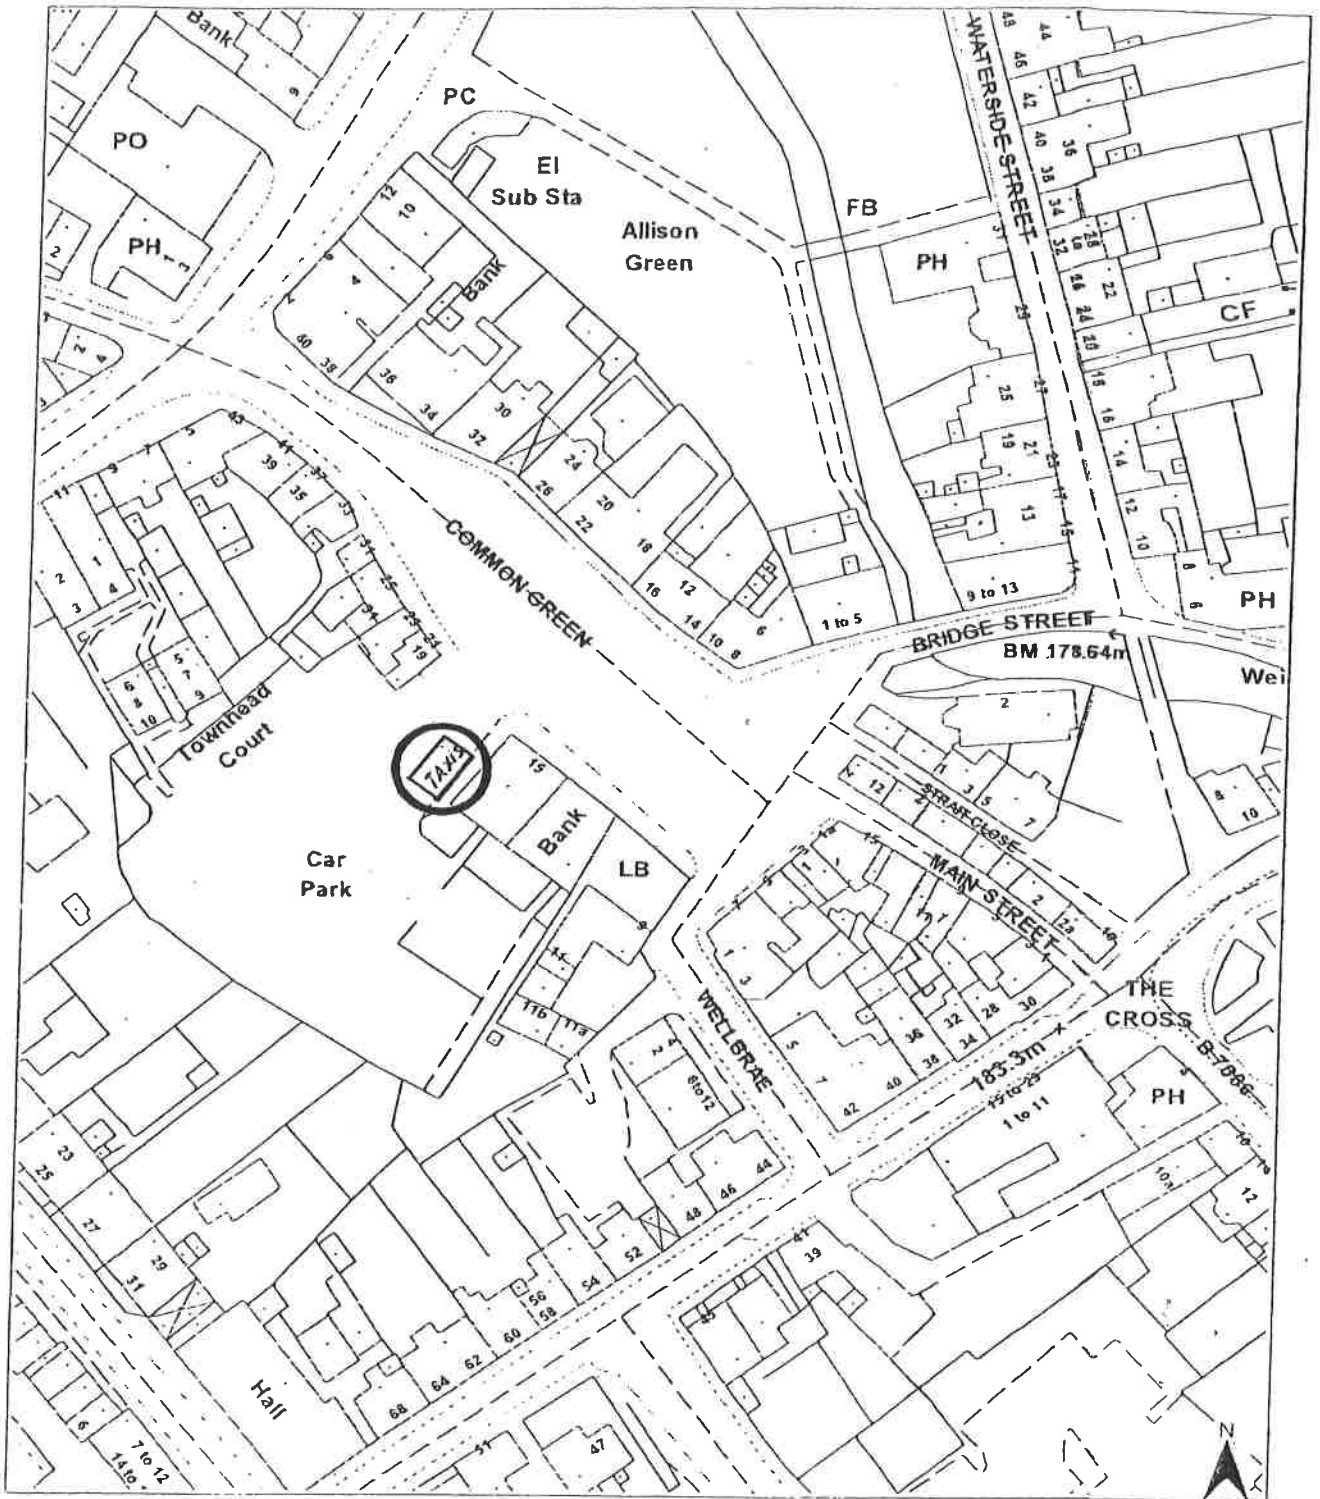

Car park off Common Green, Strathaven
Taxi rank location *REF 29.1*

Scale: 1: 1250

Date: 12 Jul 2005

Enterprise Res

Roads & Transportation

For Information Only

Source : NS7044