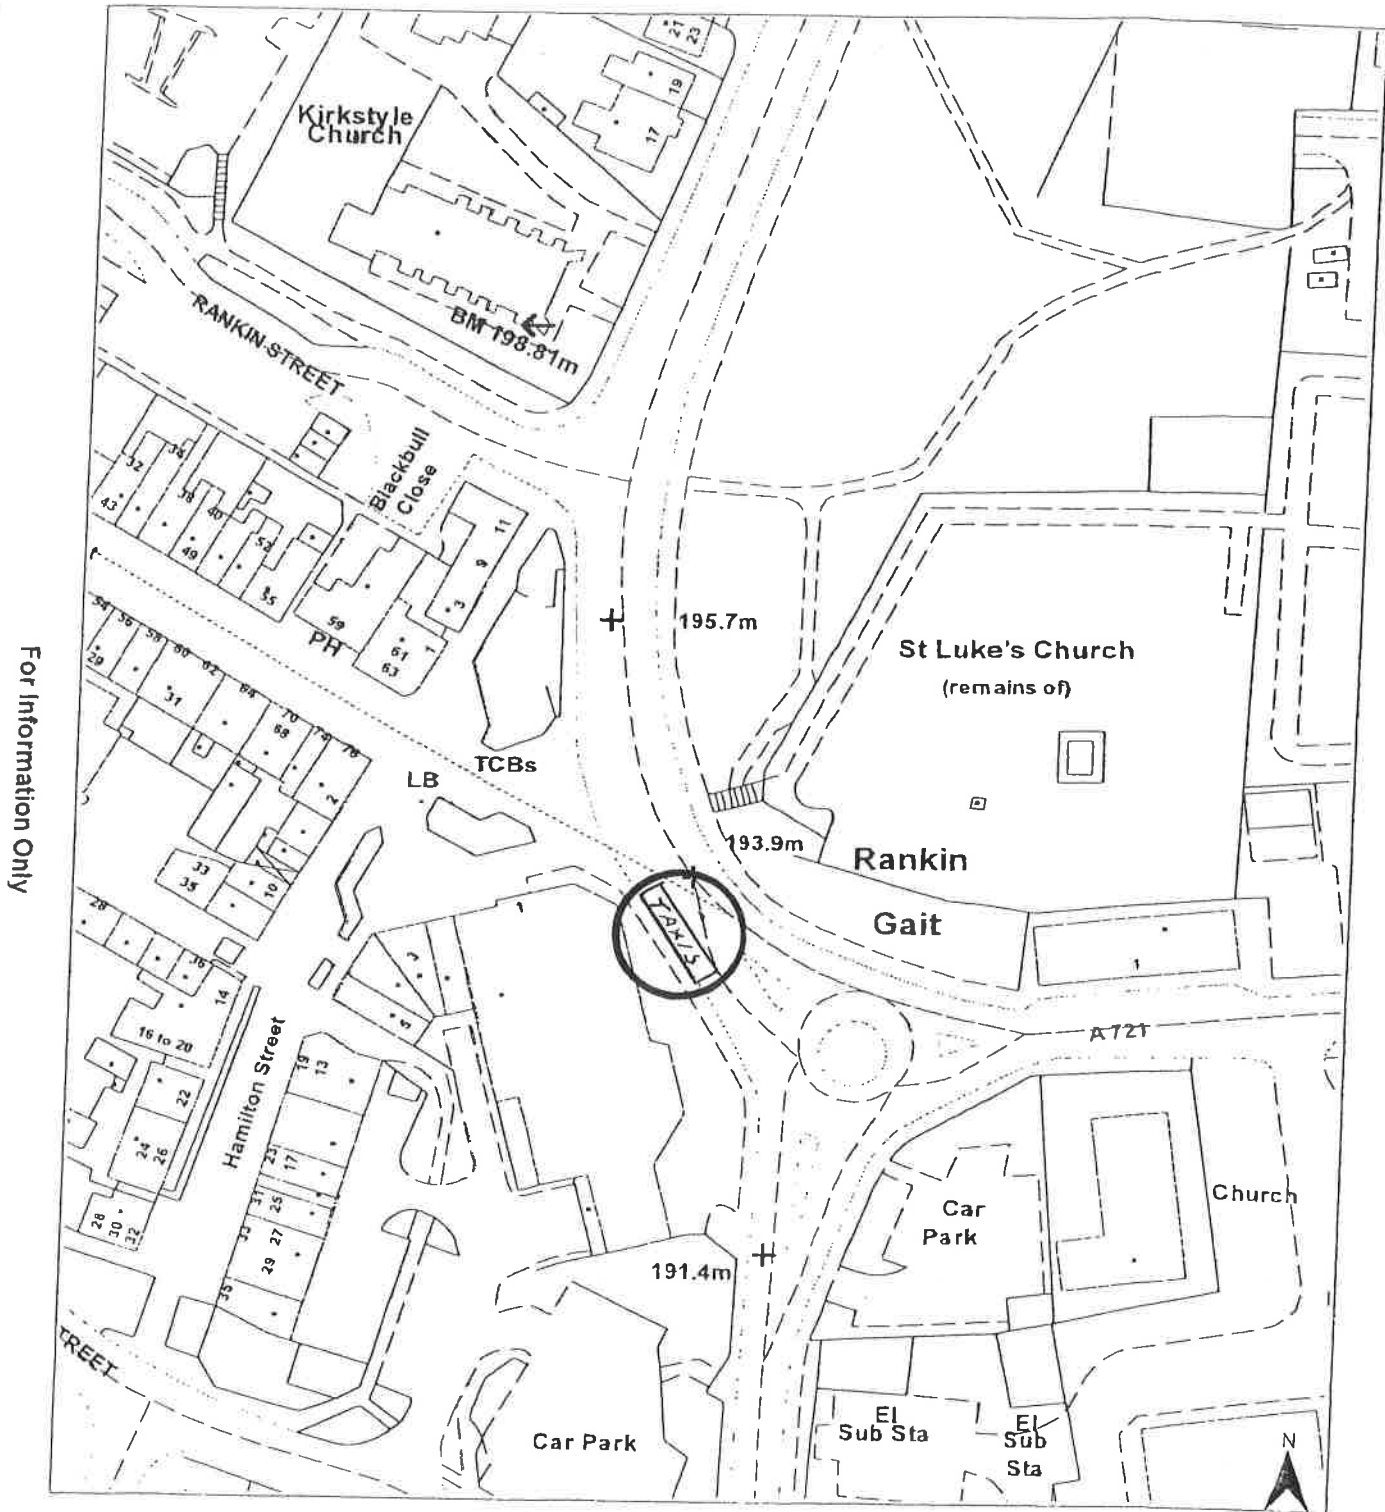

Roads & Transportation

Source : NS8450