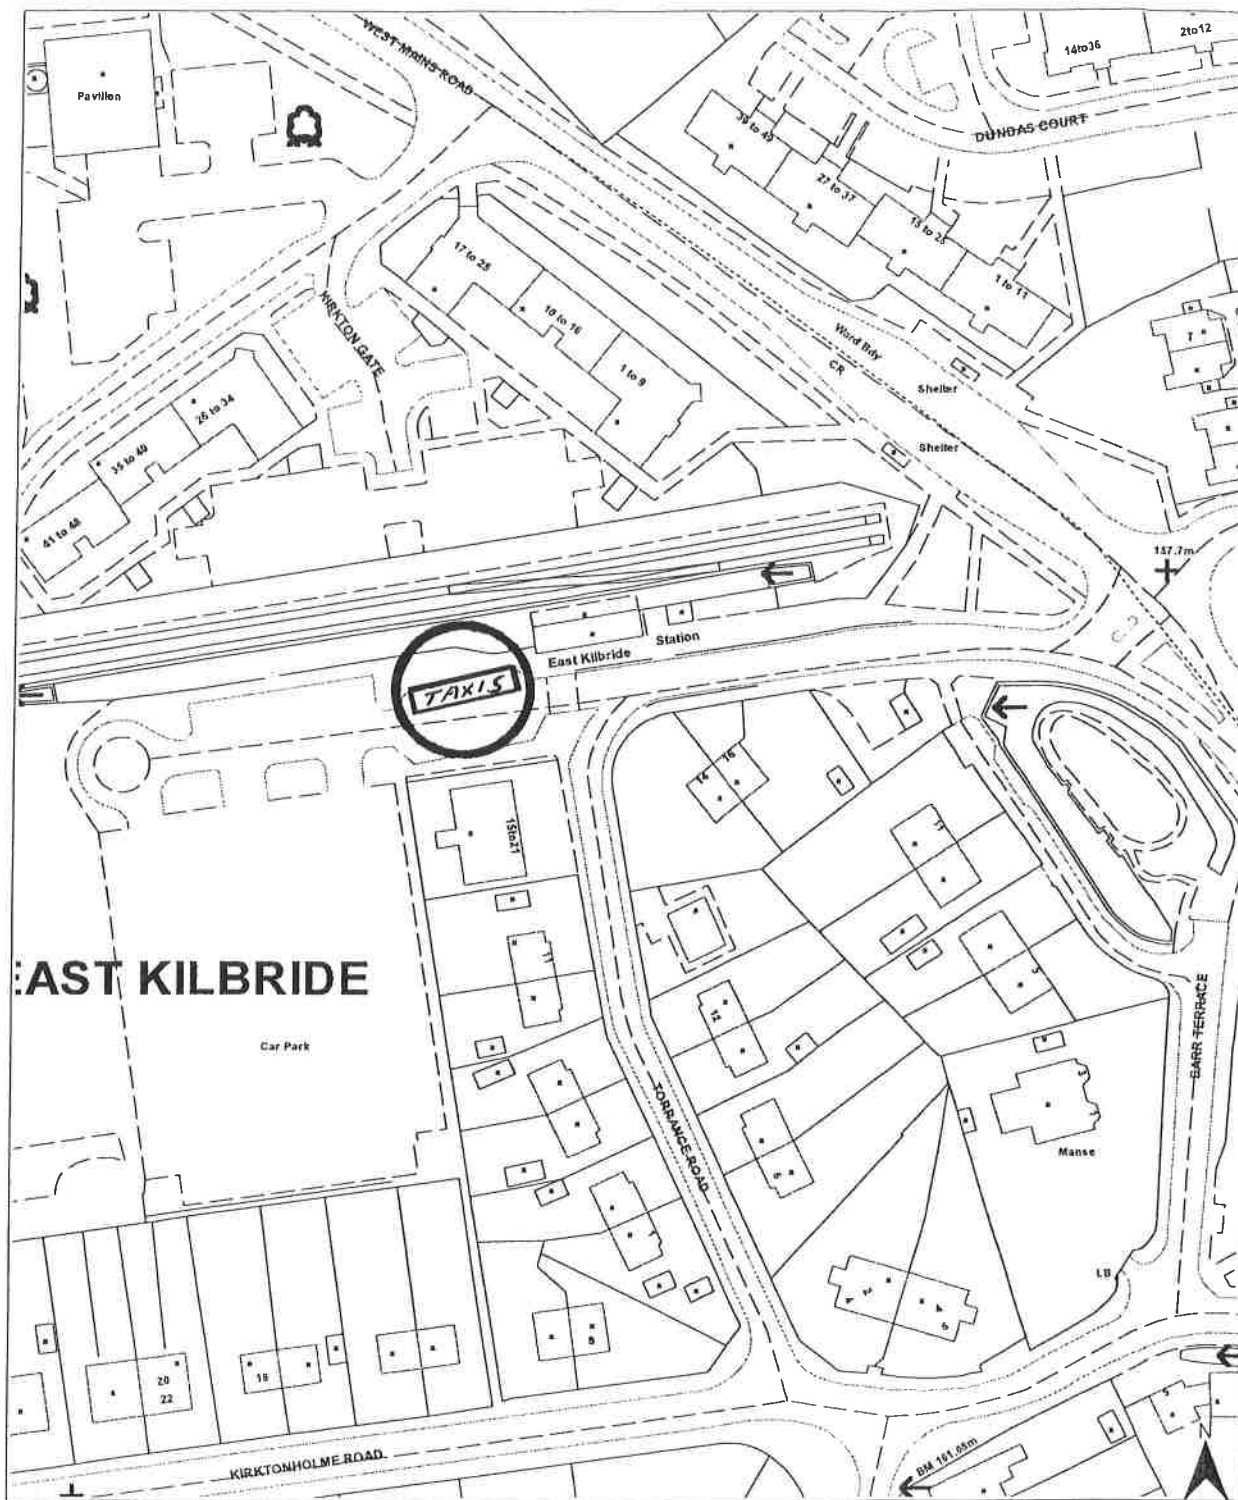

Station Road, East Kilbride
Taxi Rank Location REF 35.1

Scale: 1: 1250

Date: 20 Sep 2005

Enterprise Resources

Roads & Transportation

For Information Only

For Information Only

Source : NS6354NW