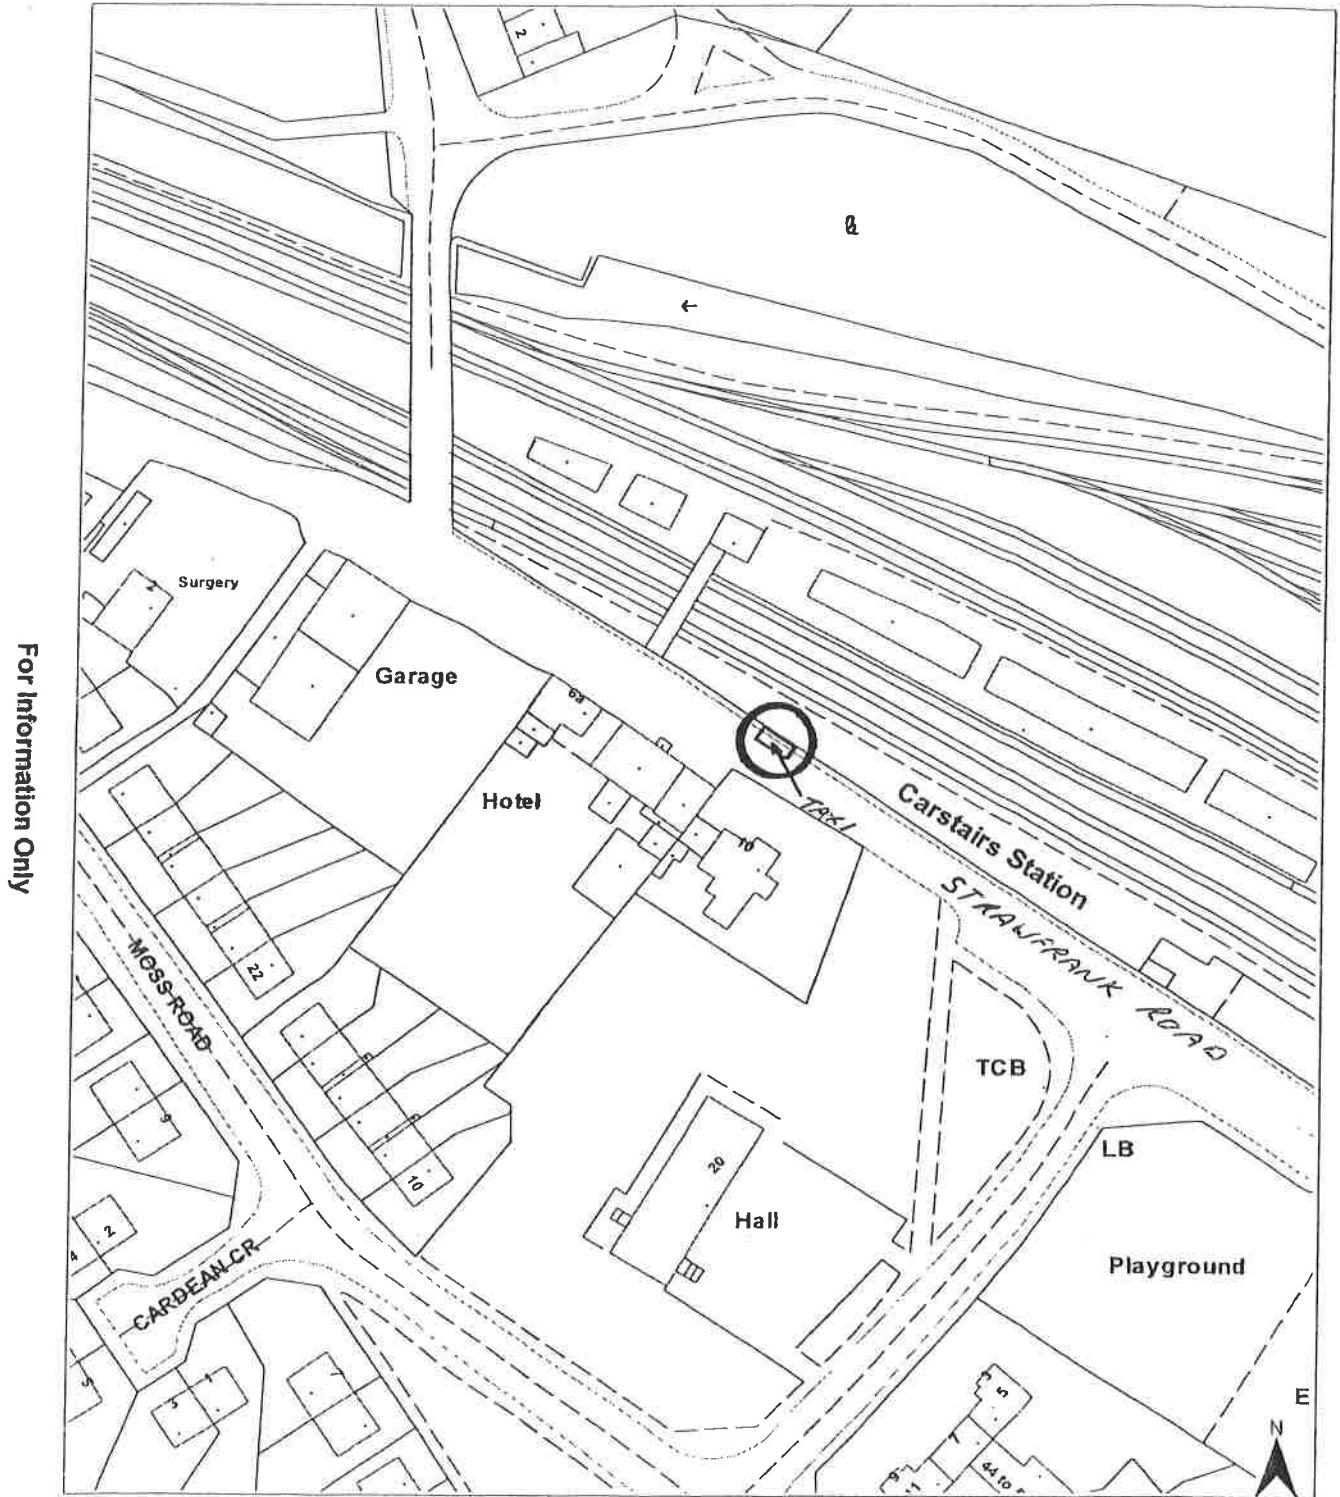

Roads & Transportation

Source : NS9545