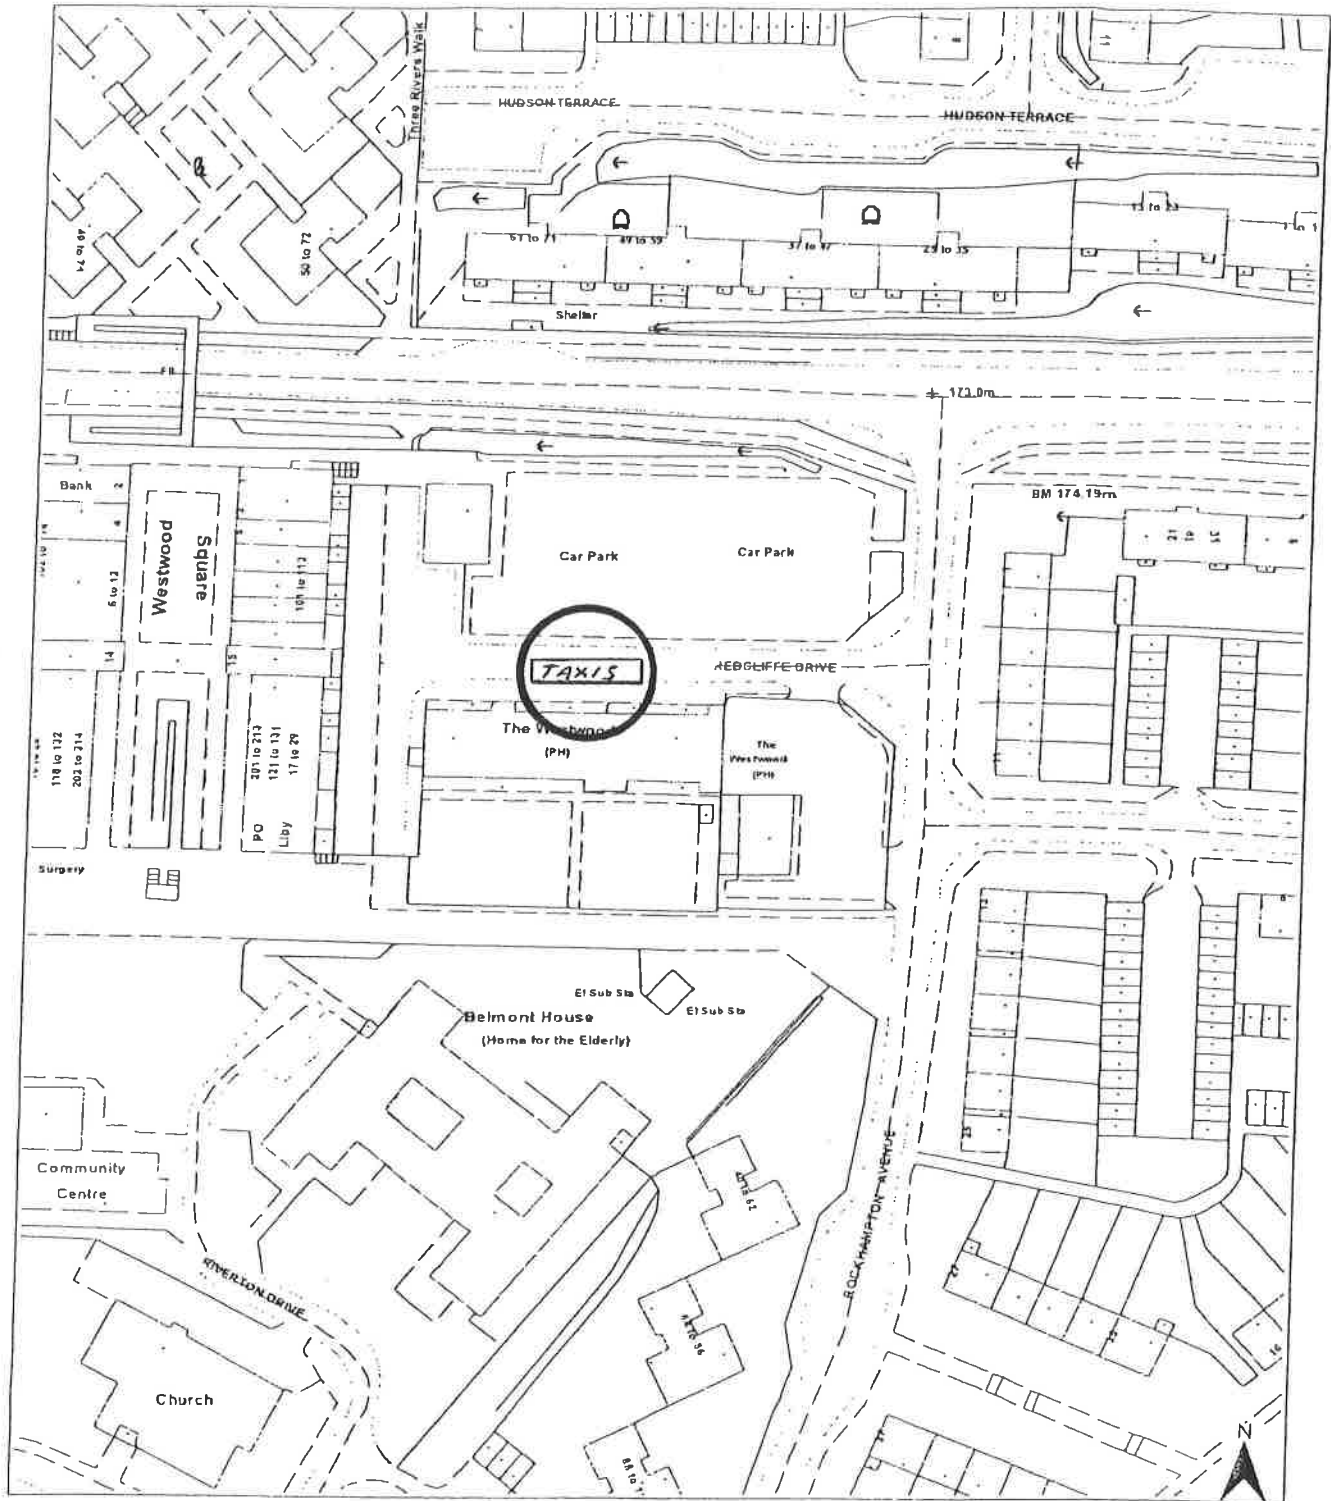

Roads & Transportation

For Information Only

Source : NS6253NW,NS6153NE