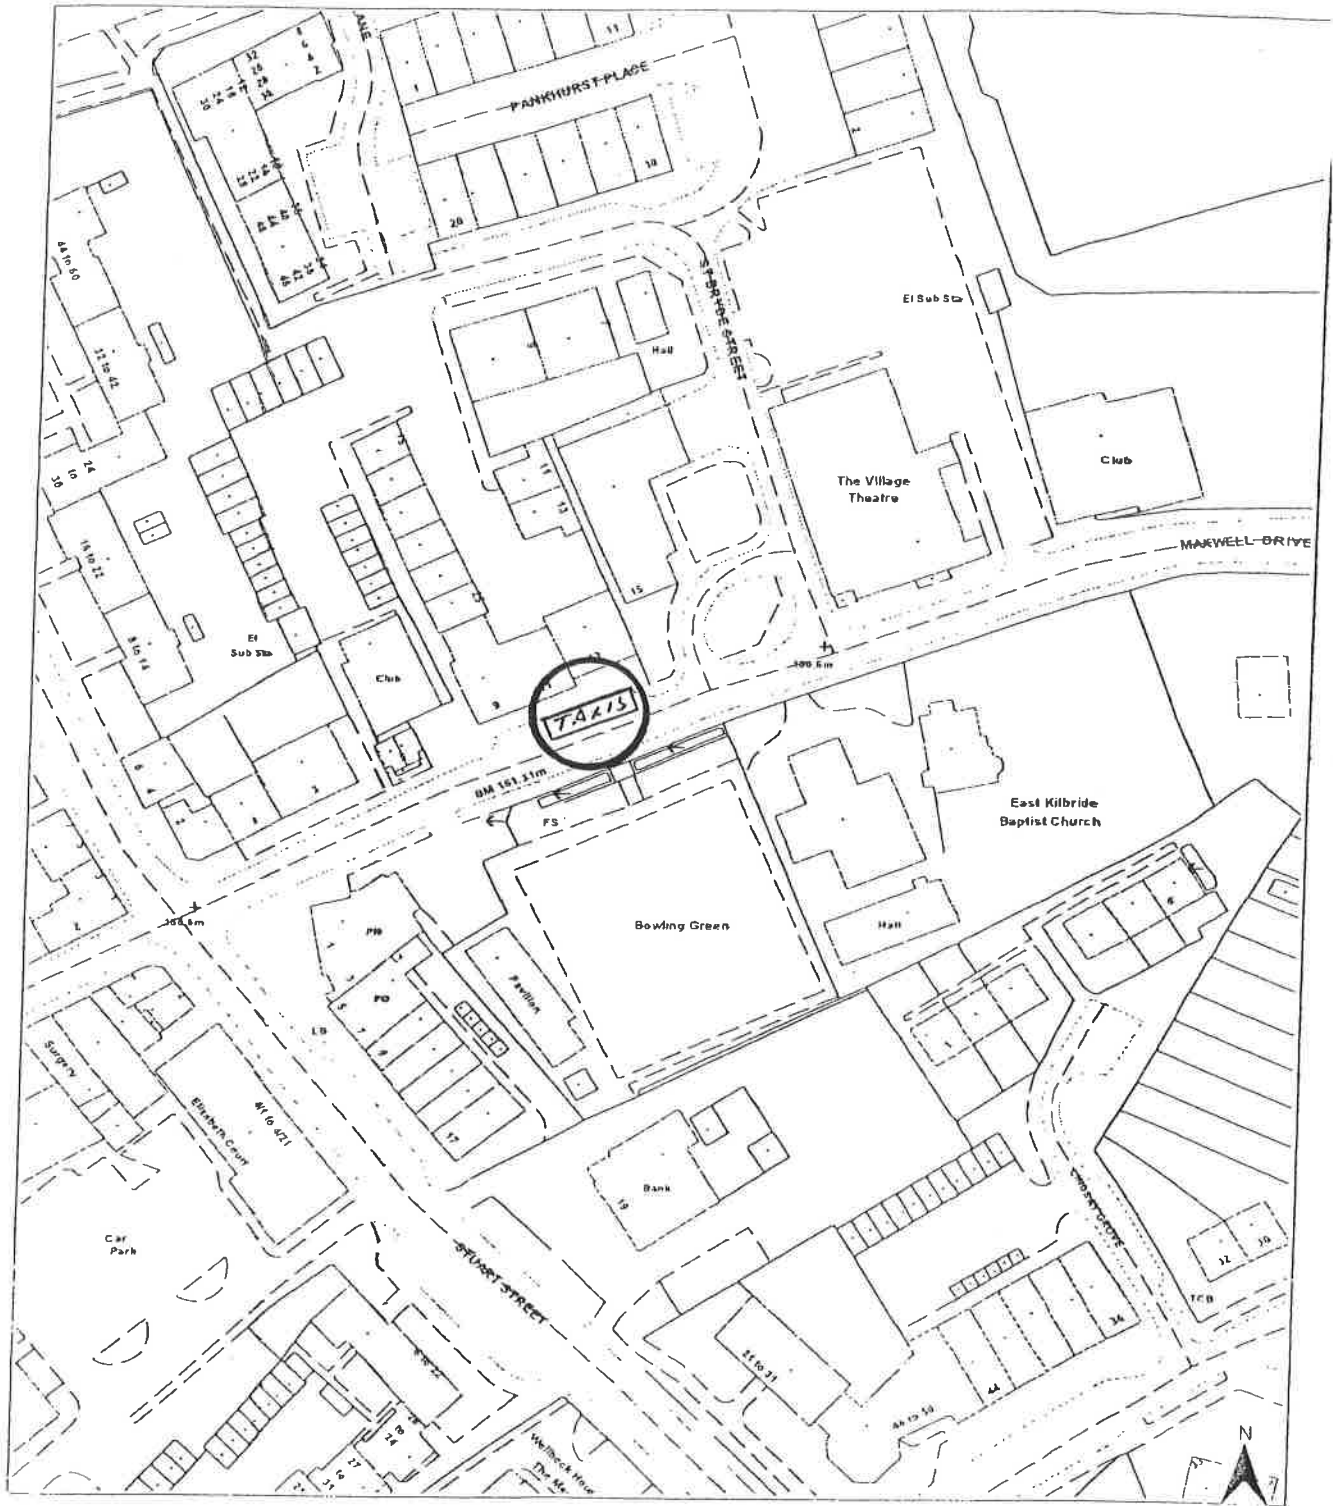

Roads & Transportation

For Information Only

Source : NS6354NE