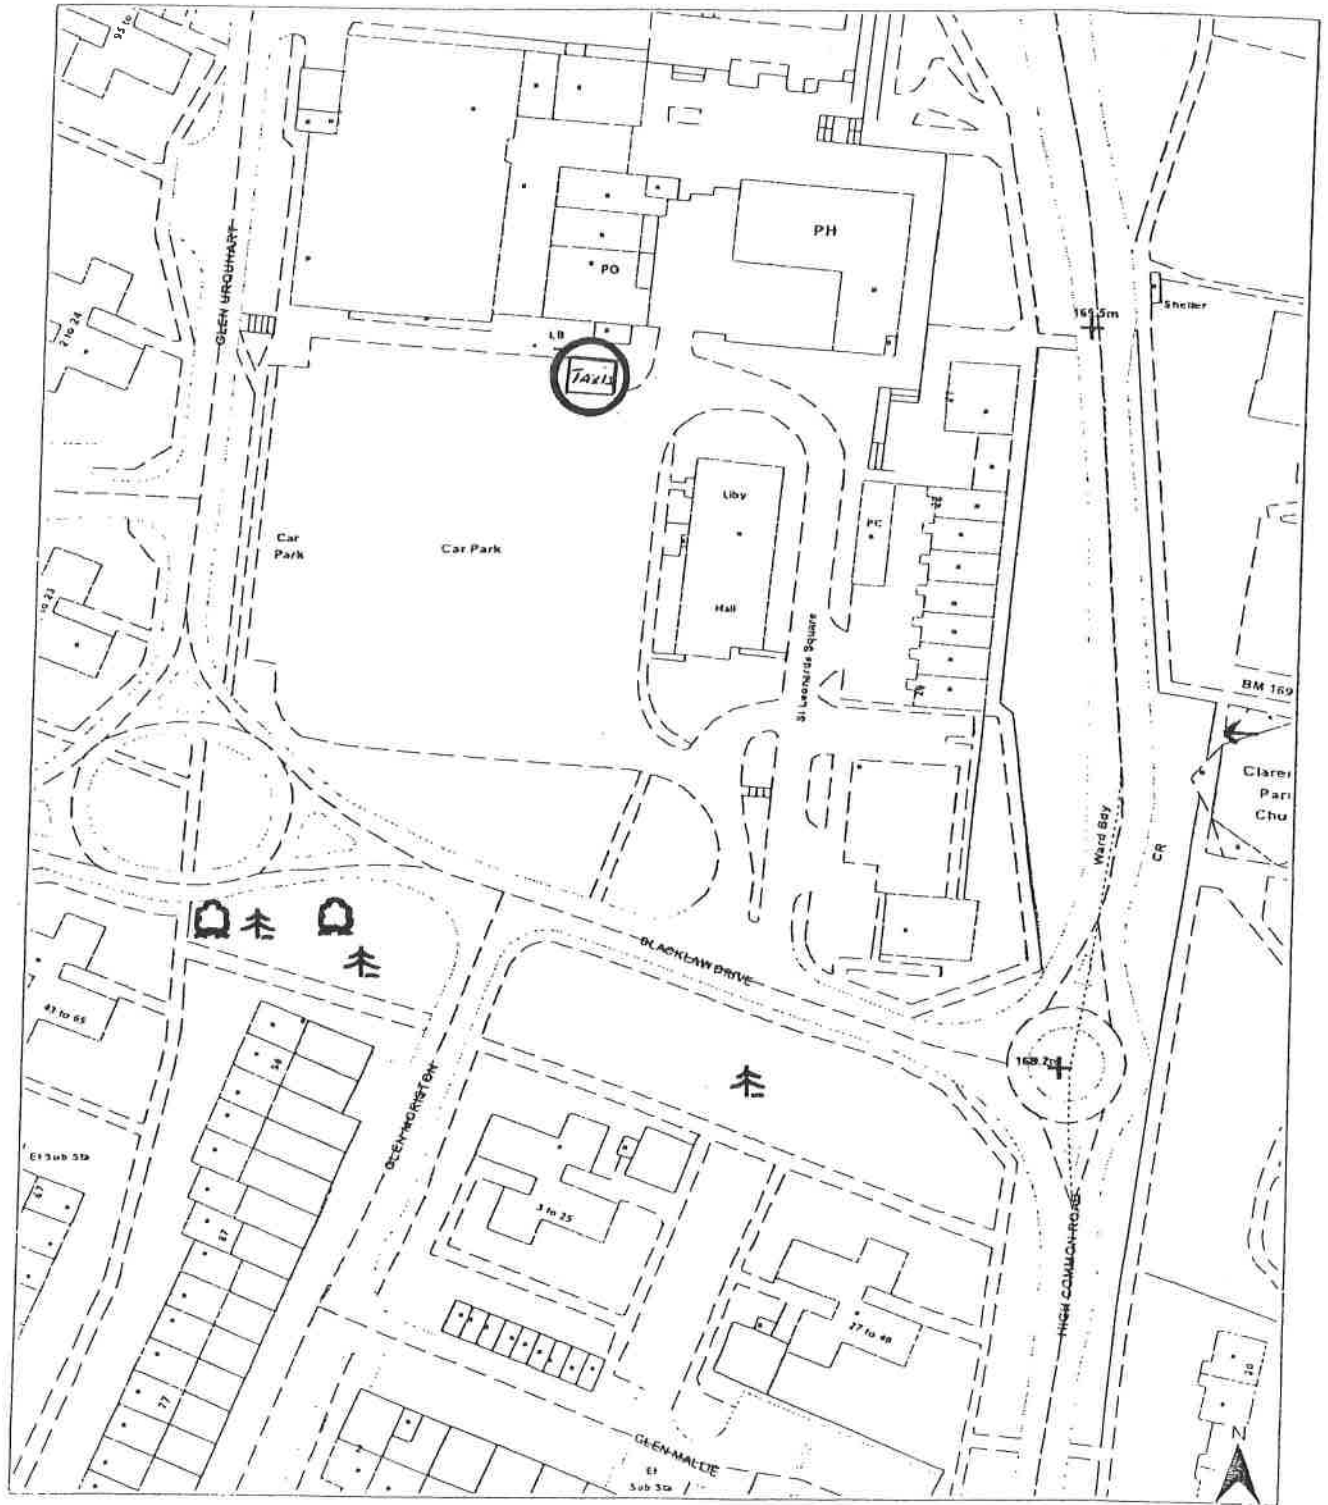

Scale: 1: 1250

Date: 12 Jul 2005

Enterprise Resc

Roads & Transportation

For Information Only

Source : NS6554SW,NS6454SE

Station Road, East Kilbride
Taxi Rank Location REF 35.1

Scale: 1: 1250