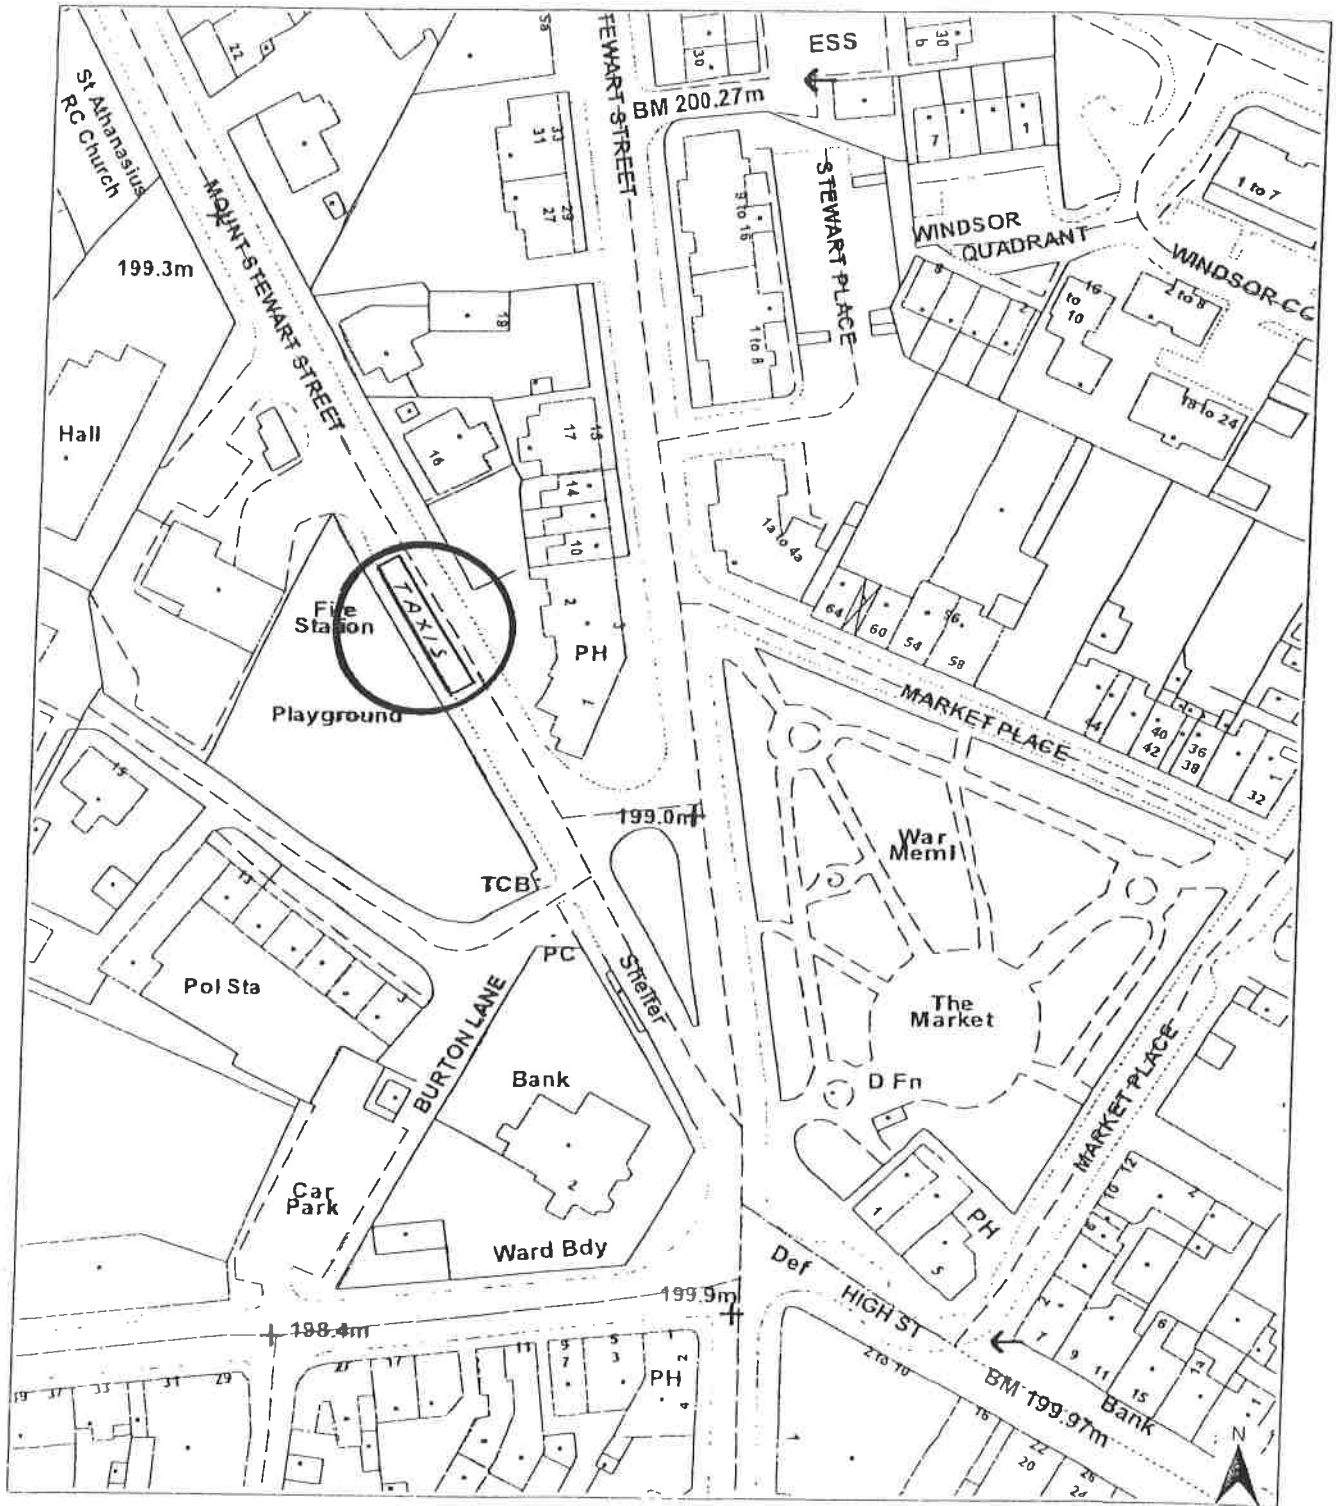

Roads & Transportation

For Information Only

Source : NS8843

Roads & Transportation

For Information Only

Source : NS8843

Roads & Transportation

For Information Only

Roads & Transportation

For Information Only

Source : NS6354SW,NS6353NW,NS6254SE,NS6253NE

Roads & Transportation

For Information Only

Source : NS6253NW,NS6153NE

Car park at Somerfield store off Blacklaw Drive, EK
Taxi rank location REF 34.1