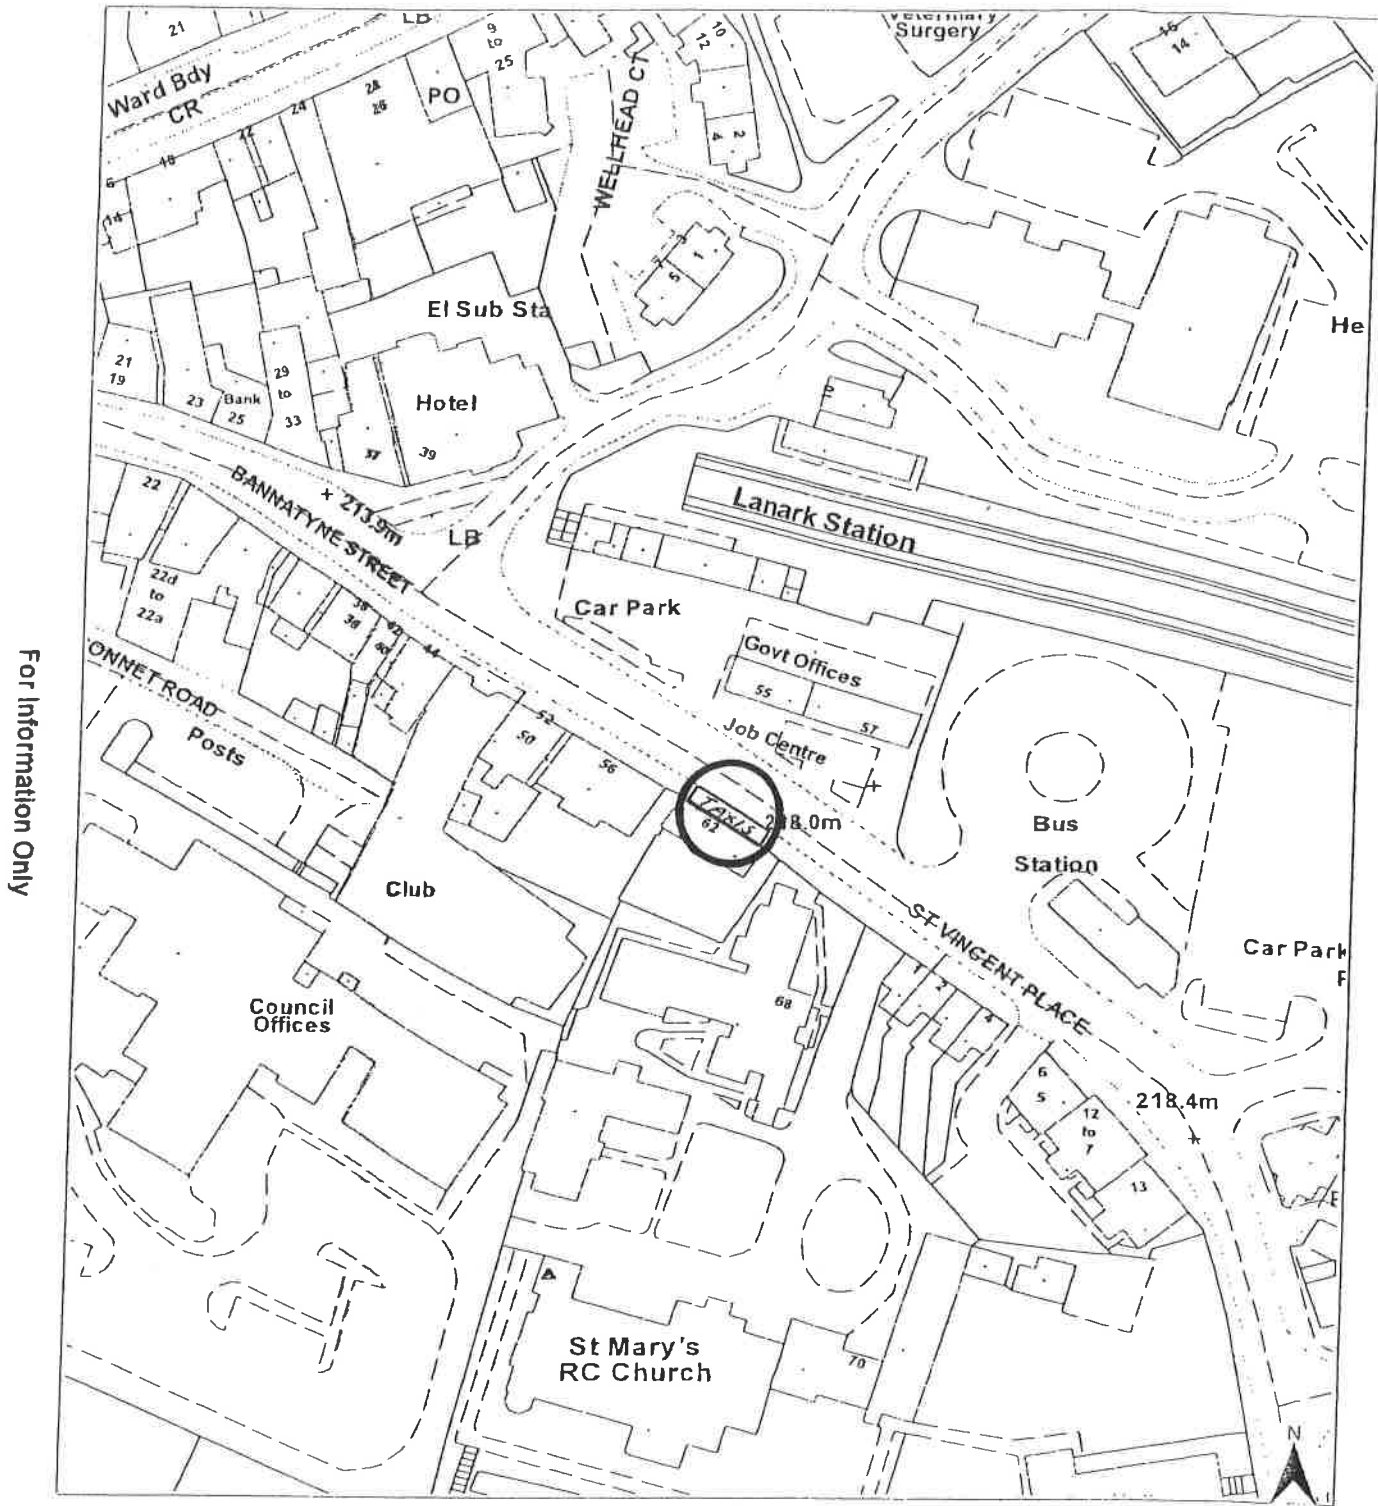

Roads & Transportation

For Information Only

Source : NS8843

Roads & Transportation

For Information Only

Source : NS8843

Roads & Transportation

For Information Only

Roads & Transportation

For Information Only

Source : NS6354SW,NS6353NW,NS6254SE,NS6253NE

Roads & Transportation

For Information Only

Source : NS6253NW,NS6153NE

Car park at Somerfield store off Blacklaw Drive, EK
Taxi rank location REF 34.1